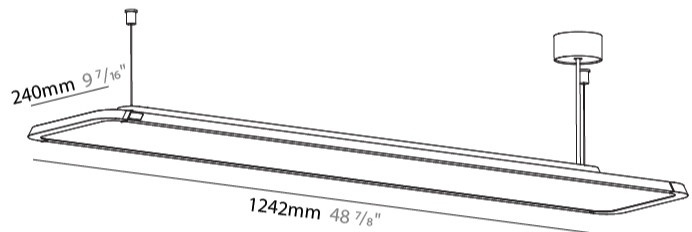

GENERAL

Series: Hadi
Subseries: Hadi-M Aura
Brand: Prolicht
Division: Architectural
Mounting Type: Surface
Mounting Location: Ceiling
Subcategory: Pendant

PHYSICAL

Shape: Rectangle
Length (mm): 1242
Length (in): 48 7/8
Width (mm): 240
Width (in): 9 7/16
Height (mm): 48
Height (in): 1 7/8
Light Distribution: Direct
Fixture Finish: SSR / BKV / CWI / CRY / HAB / UFT / ITA / RUA / FTG / MYG / LOD / PUS / FRO / FUP / KIA / POP / BLS / SPG / MEY / GOH / GUM / CHC / COM / ABZ / JAG / OBR / MOS / ROR
Fixture Material: Extruded Aluminum / Steel
Cable Details: 2,000mm / 6,000mm Transparent Cable

ELECTRICAL

Lamp Type: LED (Zhaga Standard)
Input Wattage (W): 78
Total Output Wattage (W): 70.9
Dimming: Non-Dimmable
Driver Included: No
Driver Location: Integrated
Driver Type: Constant Current - Universal
Driver Class: Class 2
Input Voltage (V): 120 - 277
Constant Current (MA): 225
Upon Request: 0-10V Dimming

LED

Color Temperature (°K): 3000 / 3500 / 4000
Max. Delivered Lumen (lm): 4235 / 4230 / 4316
Nominal Lumen (lm): 4976 / 4971 / 5072
CRI: >90 CRI
Lamp Life (hrs): 50000

OPTICAL

Adjustability: Fixed

RATINGS AND CERTIFICATIONS

Certified By: Certified for North American Standards
IP rating: IP20

PROJECT
TYPE
SPECIFIER
QUANTITY
DATE